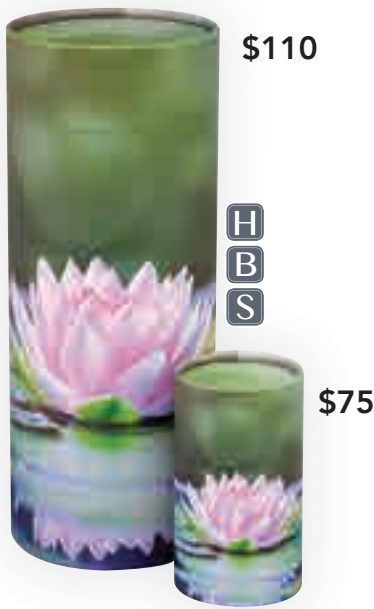

71233072 LOTUS ADULT 12.6" H x 5.1" Dia. CARDBOARD Volume: 200ci Access: Top	71233073 LOTUS MINI 5.25" H x 2.95" Dia. CARDBOARD Volume: 20ci Access: Top