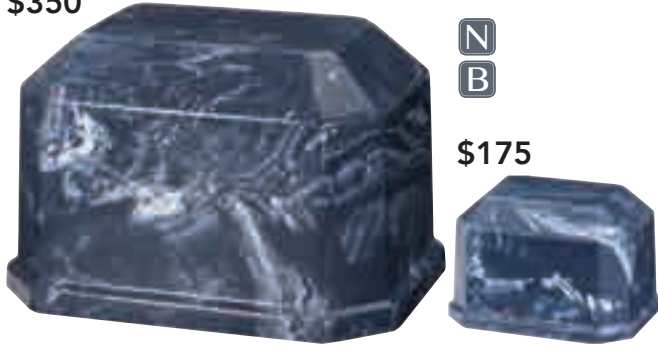

H
N
B

\$595

\$150

3AAA6	3AAAKS
ALICANTE	ALICANTE KEEPSAKE
10.25" H x 7.25" Dia.	3.875" H x 3.125" Dia.
ALABASTER	ALABASTER
Volume: 200ci	Volume: 6ci
Access: Top	Access: Top

cultured marble

\$350

N
B

\$175