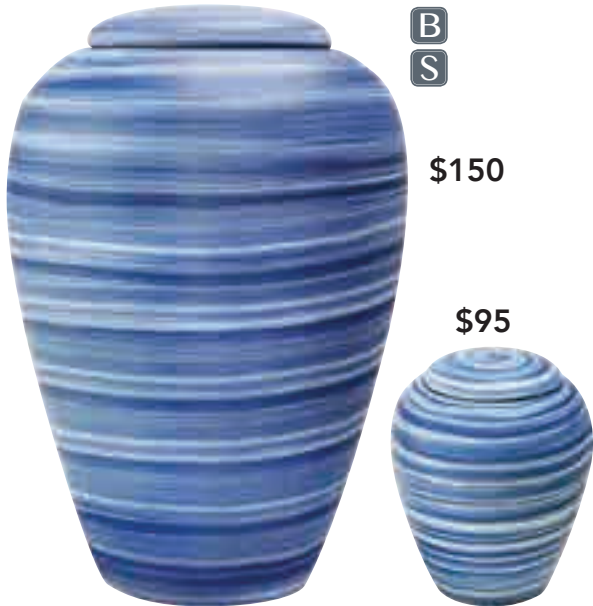

B
S

$150

$95

71233278 PLACIDITY 10.6" H x 7.9" Dia. CLAY Volume: 245ci Access: Top <i>suitable for water and earth burial</i>	71233279 PLACIDITY KEEPSAKE 3.9" H x 3.1" Dia. CLAY Volume: 19ci Access: Top <i>suitable for water and earth burial</i>