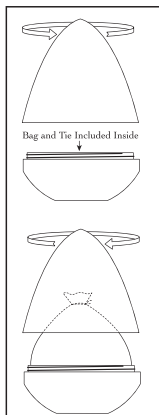

71216057
CELESTE™ - COBALT

Personalize on the flat, band-like surface.
10" H x 8" Dia.
COMPOSTABLE PLANT STARCH
Volume: 216ci
Access: Middle