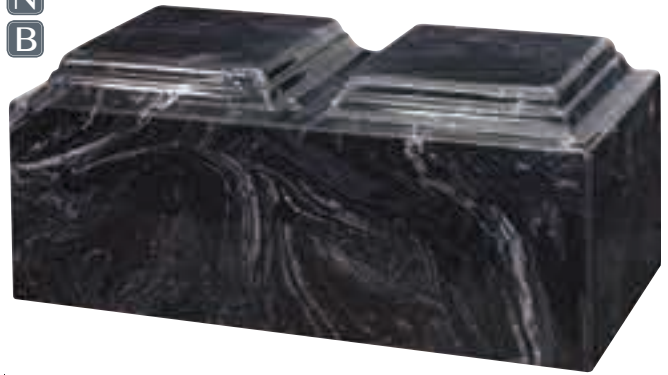

N
B

3WM460D
NAVY BLUE MARBLE DOUBLE

\$595

6.25" H x 15" W x 8" D
CULTURED MARBLE
Volume: 420ci
Access: Bottom

N
B

3WM400D
BLACK MARBLE DOUBLE

\$595

6.25" H x 15" W x 8" D
CULTURED MARBLE
Volume: 420ci
Access: Bottom