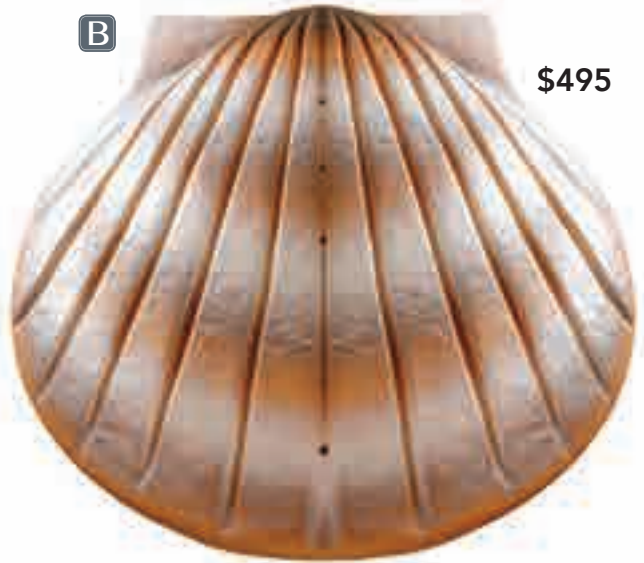

$495

3PA100
SHELL™ URN - PEARL
6.25" H x 16" W x 16" D
RECYCLED PAPER

Volume: 400ci
Access: End

designed to float briefly and sink gracefully in water

B